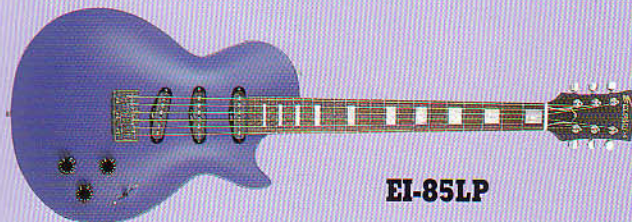

**EJ-100TV 100,000**

BODY:ALDER  
NECK:MAPLE/ROSE MEDIUM SCALE  
PICKUP:EBH-1(ESP)  
CONTROL:2Vo,1To  
BRIDGE:WIDE TYPE(ESP)  
COLOR:BLK

**ES-150PR 150,000**

BODY:ALDER  
NECK:MAPLE 1P  
PICKUP:MOTHER-II×1,SS-100×1(ESP)  
CONTROL:1Vo,1SW  
BRIDGE:FRT Licenced TREMOLO  
COLOR:SW

ES-85HR

EJ-70TV

EI-85LP

ES-100PR

**EJ-70TV 70,000**

BODY:ALDER  
NECK:MAPLE/ROSE  
PICKUP:EDWARDS ORIGINAL  
CONTROL:2Vo,1To  
BRIDGE:ORIGINAL BASS BRIDGE  
COLOR:BLK,RED

**ES-100PR 100,000**

BODY:ALDER  
NECK:MAPLE 1P  
PICKUP:EDWARDS ORIGINAL  
CONTROL:1Vo,1Toggle SW  
BRIDGE:FRT Licenced TREMOLO  
COLOR:SW,BL