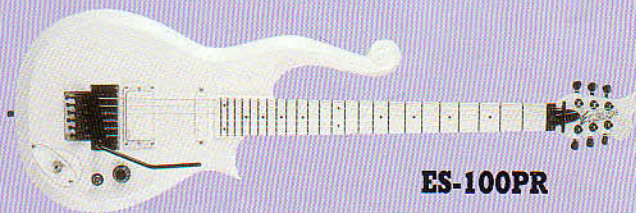

**EJ-100TV 100,000**

BODY:ALDER  
NECK:MAPLE/ROSE MEDIUM SCALE  
PICKUP:EBH-1(ESP)  
CONTROL:2Vo,1To  
BRIDGE:WIDE TYPE(ESP)  
COLOR:BLK

**ES-150PR 150,000**

BODY:ALDER  
NECK:MAPLE 1P  
PICKUP:MOTHER-II×1,SS-100×1(ESP)  
CONTROL:1Vo,1SW  
BRIDGE:FRT Licenced TREMOLO  
COLOR:SW

ES-85HR

EJ-70TV

EI-85LP

ES-100PR

**EJ-70TV 70,000**

BODY:ALDER  
NECK:MAPLE/ROSE  
PICKUP:EDWARDS ORIGINAL  
CONTROL:2Vo,1To  
BRIDGE:ORIGINAL BASS BRIDGE  
COLOR:BLK,RED

**ES-100PR 100,000**

BODY:ALDER  
NECK:MAPLE 1P  
PICKUP:EDWARDS ORIGINAL  
CONTROL:1Vo,1Toggle SW  
BRIDGE:FRT Licenced TREMOLO  
COLOR:SW,BL