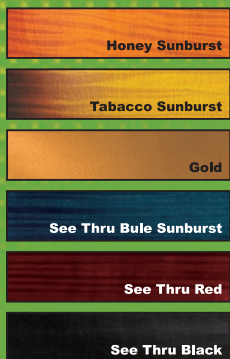

Tabacco Sunburst

Cherry Sunburst

G-LP-50C

BODY : Alder or Basswood
NECK : Mahogany / Rosewood, 22Frets
SCALE : 628mm
JOINT : Set-neck
PICKUPS : GH-1G×2
CONTROLS : Neck&Bridge Volume,
Neck&Bridge Tone,
PU Selector
BRIDGE : Tune-Matic / Stop Tailpiece
COLORS : Snow White /
Black / JS
PRICE : 52,500yen(Include TAX)

Snow White

Black

JS

G-LP-50S

BODY : (Top) Flame Maple Veneer(thru color)
(Back) Mahogany
NECK : Mahogany / Rosewood, 22Frets
SCALE : 628mm
JOINT : Set-neck
PICKUPS : GH-1G×2
CONTROLS : Neck&Bridge Volume,
Neck&Bridge Tone,
PU Selector
BRIDGE : Tune-Matic / Stop Tailpiece
PRICE : 52,500yen(Include TAX)

Cherry Sunburst

COLORS :

G-LS-57

BODY : Mahogany
NECK : Mahogany / Rosewood, 22Frets
SCALE : 628mm
JOINT : Set-neck
PICKUPS : GP-1G×2
CONTROLS : Neck&Bridge Volume,
Neck&Bridge Tone,
PU Selector
BRIDGE : Bar Bridge
COLORS : TV Yellow / Blond
PRICE : 59,850yen(Include TAX)