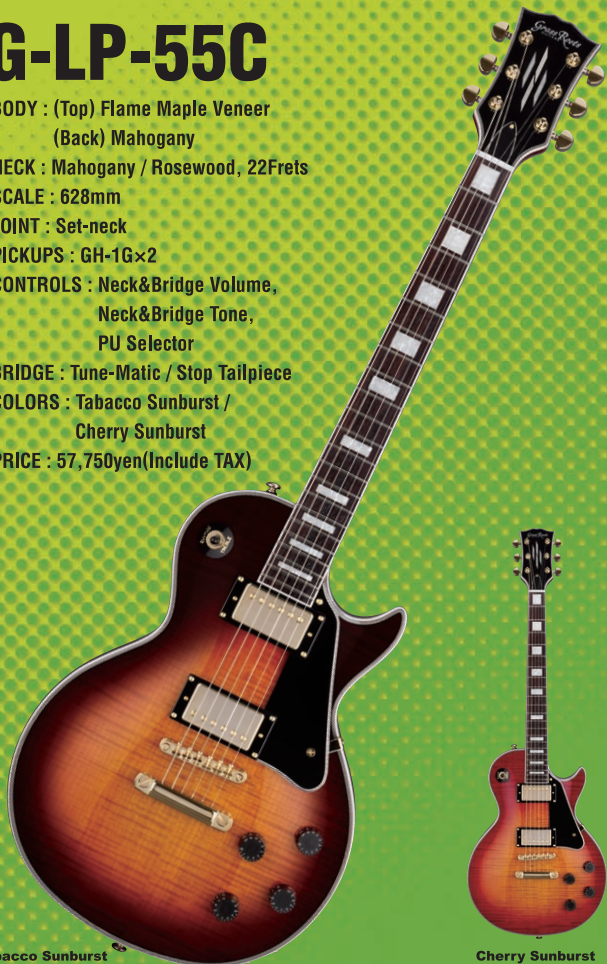

Black

Snow White

Candy Apple Red

G-FR-52B

BODY : Alder NECK : Maple / Rosewood, 24frets SCALE : 864mm JOINT : Bolt-on
 PICKUPS : GW-1B×2 CONTROLS : Neck&Bridge Volume, Neck&Bridge Tone
 BRIDGE : Original Bass Bridge COLORS : Black / Pearl White / Candy Apple Red
 PRICE : 54,600yen(Include TAX)

Pearl White

Black

Candy Apple Red

G-LP-55C

BODY : (Top) Flame Maple Veneer
(Back) Mahogany
NECK : Mahogany / Rosewood, 22Frets
SCALE : 628mm
JOINT : Set-neck
PICKUPS : GH-1G×2
CONTROLS : Neck&Bridge Volume,
Neck&Bridge Tone,
PU Selector
BRIDGE : Tune-Matic / Stop Tailpiece
COLORS : Tabacco Sunburst /
Cherry Sunburst
PRICE : 57,750yen(Include TAX)

Tabacco Sunburst

Cherry Sunburst

G-LP-50C

BODY : Alder or Basswood
NECK : Mahogany / Rosewood, 22Frets
SCALE : 628mm
JOINT : Set-neck
PICKUPS : GH-1G×2
CONTROLS : Neck&Bridge Volume,
Neck&Bridge Tone,
PU Selector
BRIDGE : Tune-Matic / Stop Tailpiece
COLORS : Snow White /
Black / JS
PRICE : 52,500yen(Include TAX)