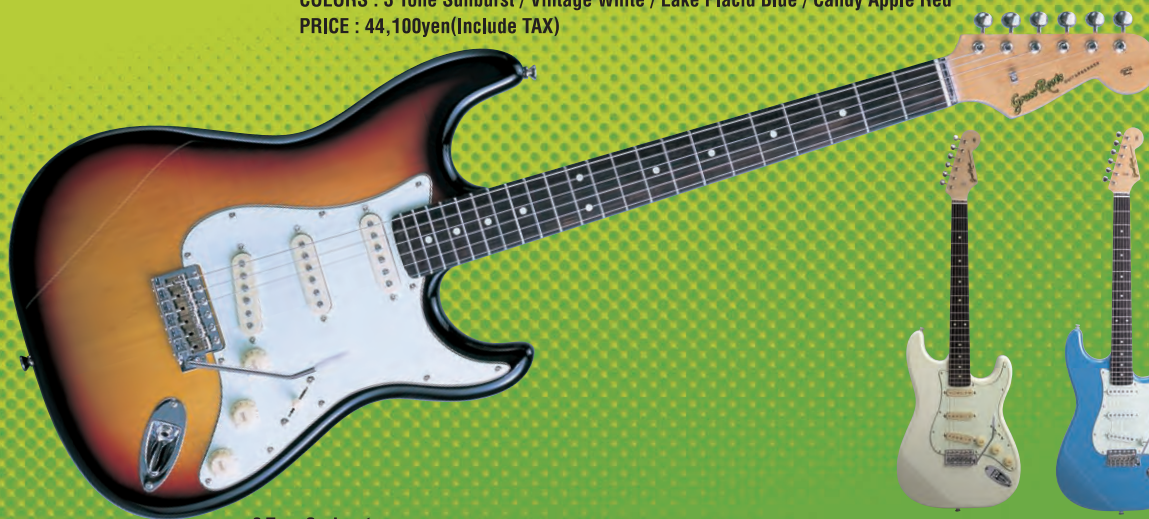

Vintage White

Lake Placid Blue

G-SE-42R

BODY : Alder or Basswood NECK : Maple / Rosewood, 22Frets SCALE : 648mm JOINT : Bolt-on PICKUPS : GS-1G×3
CONTROLS : Master Volume, Neck&Middle Tone, 5way PU Selector BRIDGE : Synchronized Tremolo Type
COLORS : 3 Tone Sunburst / Vintage White / Lake Placid Blue / Candy Apple Red
PRICE : 44,100yen(Include TAX)

3 Tone Sunburst