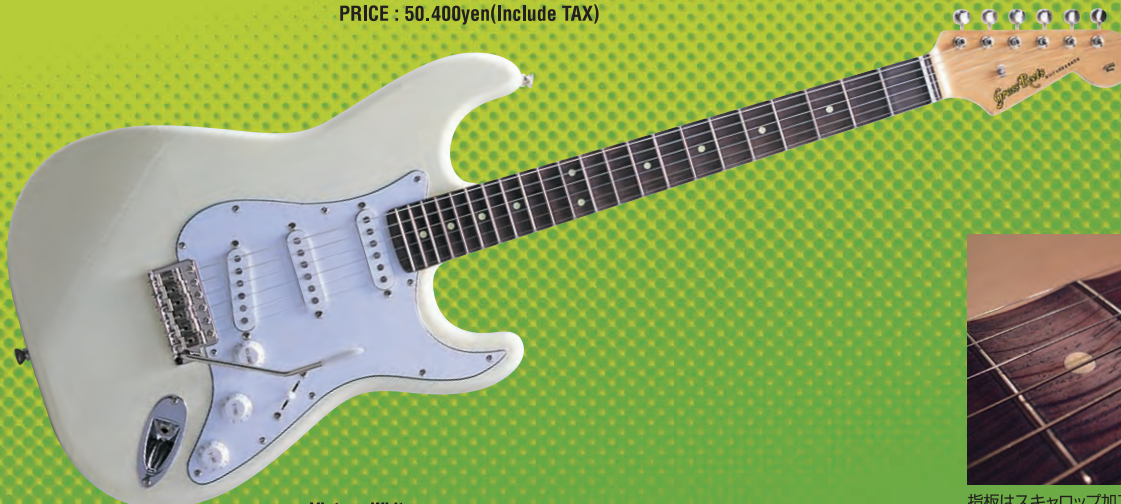

指板はスキャロップ加工が施されています。

Vintage White