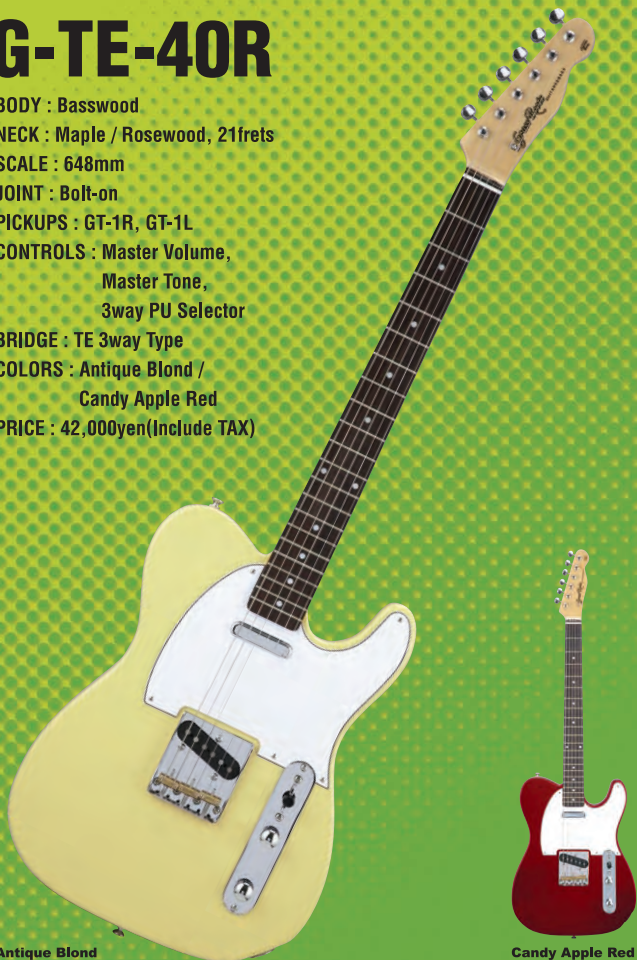

Vintage White

指板はスキャロップ加工が施されています。

G-TE-45R/H

BODY : Alder or Basswood
NECK : Maple / Rosewood, 21Frets
SCALE : 648mm
JOINT : Bolt-on
PICKUPS : GH-1G×2
CONTROLS : Master Volume,
 Master Tone(w/Coil Split),
 PU Selector
BRIDGE : Hard Tail
COLORS : Candy Apple Red / Black
PRICE : 47,250yen(Include TAX)

Candy Apple Red

Black

G-TE-40M

BODY : Basswood
NECK : Maple / Maple, 21frets
SCALE : 648mm
JOINT : Bolt-on
PICKUPS : GT-1R, GT-1L
CONTROLS : Master Volume,
 Master Tone,
 3way PU Selector
BRIDGE : TE 3way type
COLOR : Black
PRICE : 42,000yen(Include TAX)

G-TE-40R

BODY : Basswood
NECK : Maple / Rosewood, 21frets
SCALE : 648mm
JOINT : Bolt-on
PICKUPS : GT-1R, GT-1L
CONTROLS : Master Volume,
 Master Tone,
 3way PU Selector
BRIDGE : TE 3way Type
COLORS : Antique Blond /
 Candy Apple Red
PRICE : 42,000yen(Include TAX)