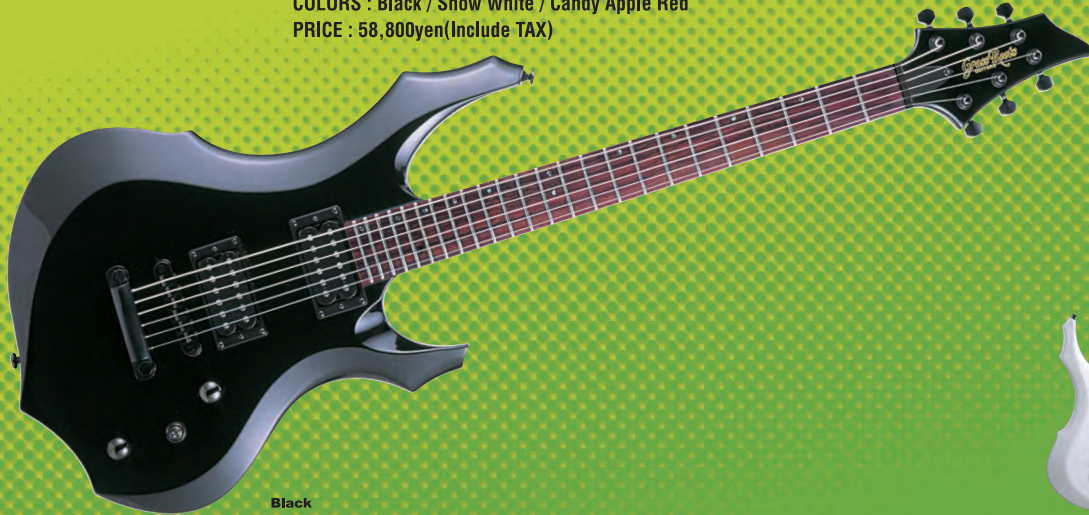

See Thru Red

See Thru Black

See Thru Blue

See Thru White

G-FR-56G

BODY : Alder NECK : Maple / Rosewood, 24Frets SCALE : 648mm JOINT : Set-neck PICKUPS : GH-1G×2
 CONTROLS : Master Volume, Master Tone, PU Selector BRIDGE : Tune-Matic / Stop Tailpiece
 COLORS : Black / Snow White / Candy Apple Red
 PRICE : 58,800yen(Include TAX)

Black

Snow White

Candy Apple Red

G-FR-52B

BODY : Alder NECK : Maple / Rosewood, 24frets SCALE : 864mm JOINT : Bolt-on
 PICKUPS : GW-1B×2 CONTROLS : Neck&Bridge Volume, Neck&Bridge Tone
 BRIDGE : Original Bass Bridge COLORS : Black / Pearl White / Candy Apple Red
 PRICE : 54,600yen(Include TAX)