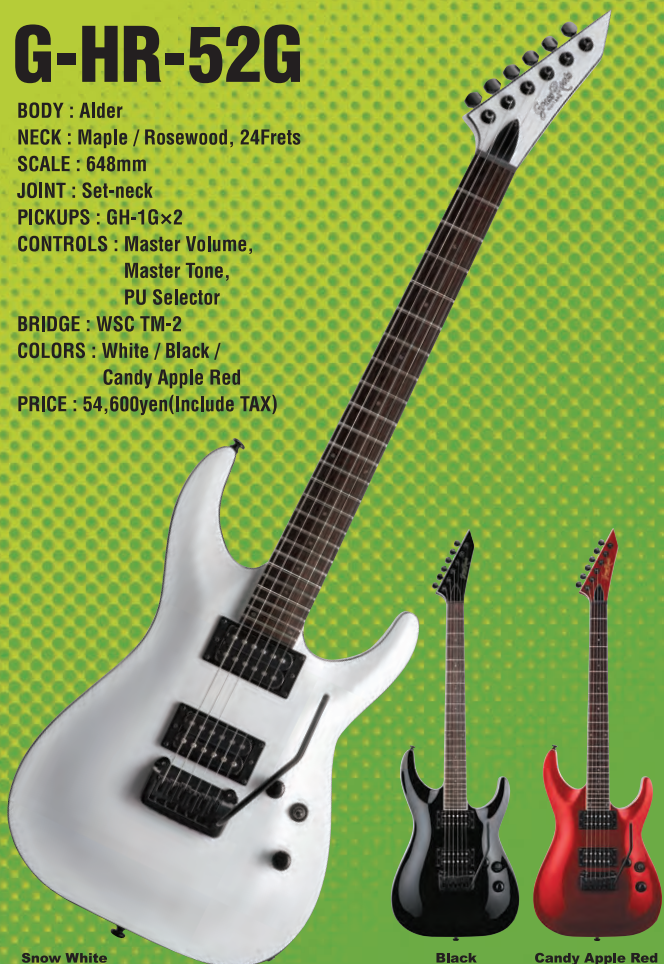

Grass Roots
GUITARS

GRASSROOTS SERIES
GUITARS & BASSES

G-HR-52G

BODY : Alder
NECK : Maple / Rosewood, 24Frets
SCALE : 648mm
JOINT : Set-neck
PICKUPS : GH-1G×2
CONTROLS : Master Volume,
 Master Tone,
 PU Selector
BRIDGE : WSC TM-2
COLORS : White / Black /
 Candy Apple Red
PRICE : 54,600yen(Include TAX)

Snow White

Black

Candy Apple Red

G-HR3-68

BODY : Alder
NECK : Hard Maple 3P / Rosewood, 24Frets
SCALE : 648mm
JOINT : Neck-thru-body
PICKUPS : GH-1G×2
CONTROLS : Master Volume,
 Master Tone,
 PU Selector
BRIDGE : Floyd Rose Special
COLORS : Black / Snow White
PRICE : 71,400yen(Include TAX)