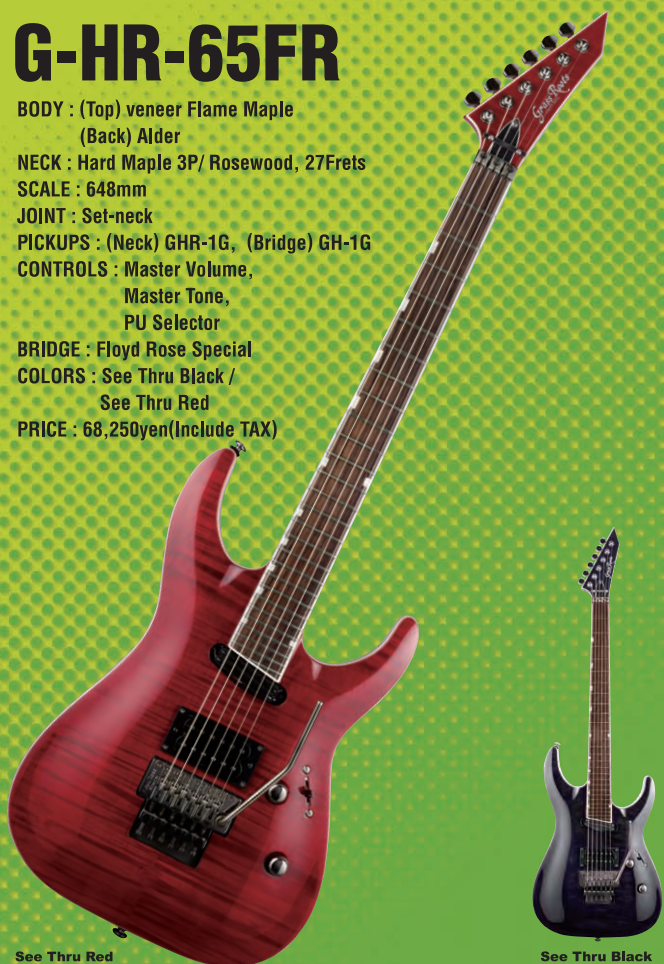

Snow White

Black

Candy Apple Red

G-HR3-68

BODY : Alder
NECK : Hard Maple 3P / Rosewood, 24Frets
SCALE : 648mm
JOINT : Neck-thru-body
PICKUPS : GH-1G×2
CONTROLS : Master Volume,
 Master Tone,
 PU Selector
BRIDGE : Floyd Rose Special
COLORS : Black / Snow White
PRICE : 71,400yen(Include TAX)

See Thru Red

See Thru Black

G-VP-46B

BODY : Alder
NECK : Maple / Rosewood, 21Frets
SCALE : 864mm
JOINT : Bolt-on
PICKUPS : GM-1B
CONTROLS : Volume,
 Bass Cut Tone,
 Treble Cut Tone
BRIDGE : Original Bass Bridge
COLORS : Candy Apple Red /
 Black /
 Vintage White
PRICE : 48,300yen(Include TAX)