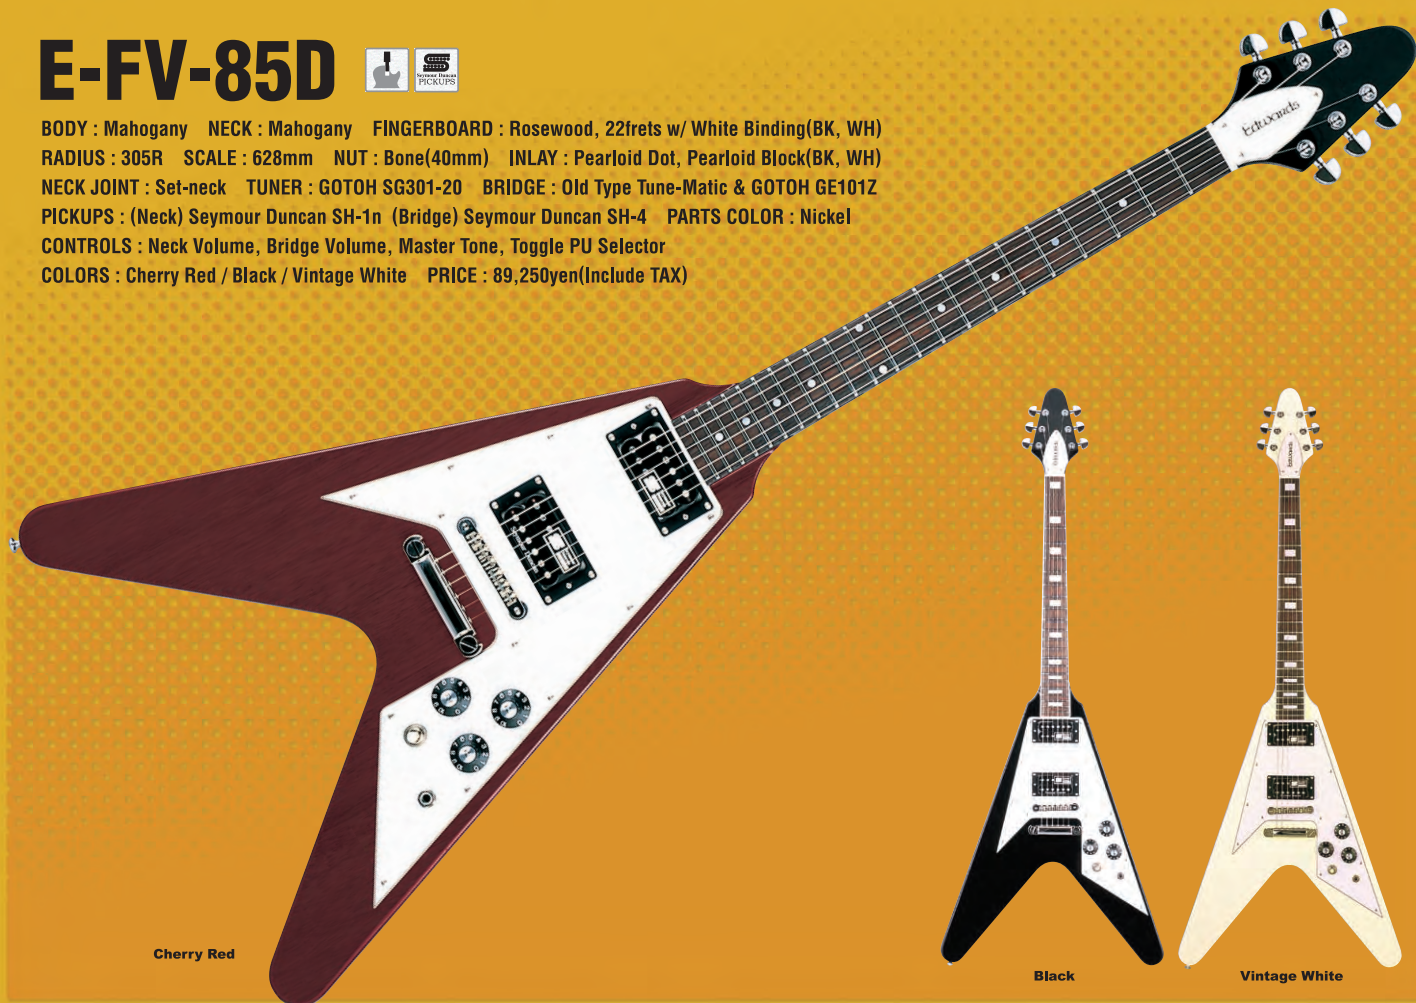

E-FV-85D

BODY : Mahogany **NECK :** Mahogany **FINGERBOARD :** Rosewood, 22frets w/ White Binding(BK, WH)
RADIUS : 305R **SCALE :** 628mm **NUT :** Bone(40mm) **INLAY :** Pearlloid Dot, Pearlloid Block(BK, WH)
NECK JOINT : Set-neck **TUNER :** GOTOH SG301-20 **BRIDGE :** Old Type Tune-Matic & GOTOH GE101Z
PICKUPS : (Neck) Seymour Duncan SH-1n (Bridge) Seymour Duncan SH-4 **PARTS COLOR :** Nickel
CONTROLS : Neck Volume, Bridge Volume, Master Tone, Toggle PU Selector
COLORS : Cherry Red / Black / Vintage White **PRICE :** 89,250yen(Include TAX)