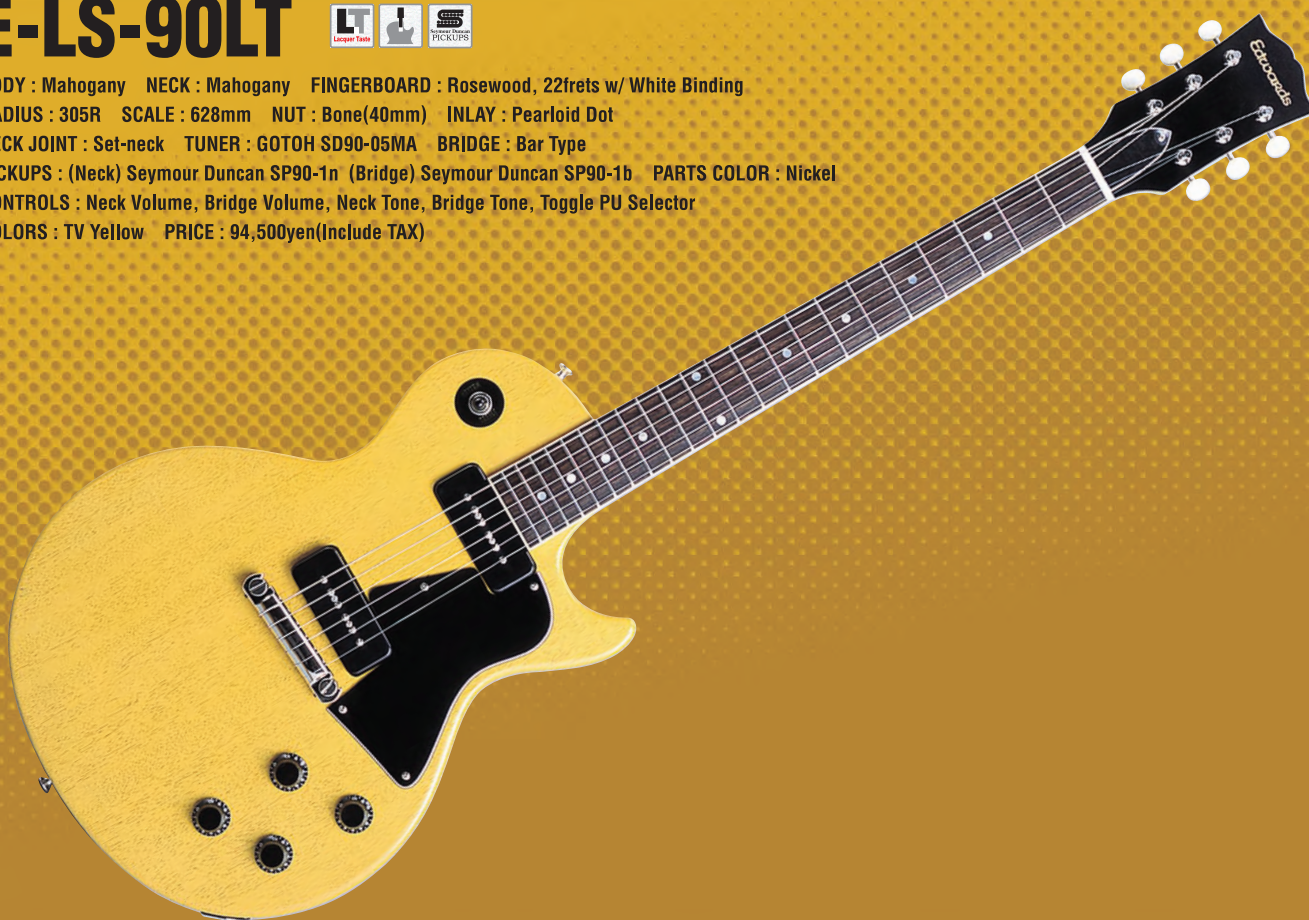

専用ハードケース付属

E-SG-90LT2

BODY : Mahogany **NECK :** Mahogany **FINGERBOARD :** Rosewood, 22frets w/ White Binding
RADIUS : 305R **SCALE :** 628mm **NUT :** Bone(43mm) **INLAY :** Pearlloid Dish **NECK JOINT :** Set-neck
TUNER : GOTOH SD90-SL **BRIDGE :** Old Type Tune-Matic & GOTOH GE101Z
PICKUPS : (Neck) Seymour Duncan SH-1n (Bridge) Seymour Duncan SH-4 **PARTS COLOR :** Nickel
CONTROLS : Neck Volume, Bridge Volume, Neck Tone, Bridge Tone, Toggle PU Selector
COLORS : Cherry Red / Black **PRICE :** 94,500yen(Include TAX)

Cherry Red

Black

E-LS-90LT

BODY : Mahogany **NECK :** Mahogany **FINGERBOARD :** Rosewood, 22frets w/ White Binding
RADIUS : 305R **SCALE :** 628mm **NUT :** Bone(40mm) **INLAY :** Pearlloid Dot
NECK JOINT : Set-neck **TUNER :** GOTOH SD90-05MA **BRIDGE :** Bar Type
PICKUPS : (Neck) Seymour Duncan SP90-1n (Bridge) Seymour Duncan SP90-1b **PARTS COLOR :** Nickel
CONTROLS : Neck Volume, Bridge Volume, Neck Tone, Bridge Tone, Toggle PU Selector
COLORS : TV Yellow **PRICE :** 94,500yen(Include TAX)