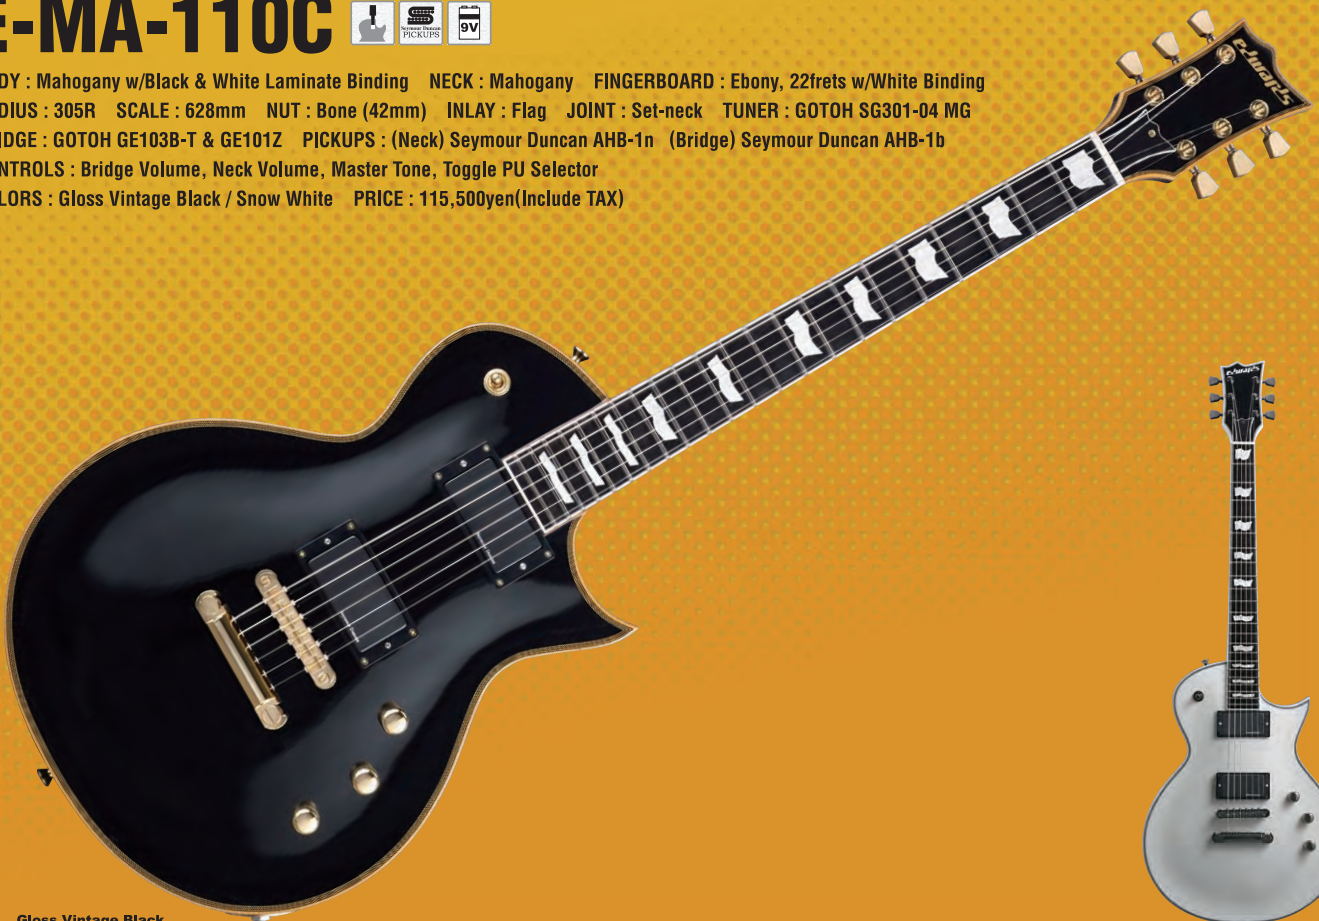

ポジションマークに蓄光素材のLuminlayを採用。暗い場所でも視認性が大幅にアップしている。

E-MV-125FR

BODY : (Top) Flame Maple, (Back) Alder w/Natural Binding **NECK :** Hard Maple 3P **FINGERBOARD :** Ebony, 27frets
SCALE : 628mm **NUT :** Locknut (42mm/R2) **JOINT :** Bolt-on **TUNER :** GOTOH SG360-07
BRIDGE : Floyd Rose (FRT-1000) **PICKUPS :** (Neck) Seymour Duncan SL59-1n (Bridge) Seymour Duncan TB-16
CONTROLS : Master Volume, 3Way Lever PU Selector
COLORS : Black Turquoise Green / See Thru Black / See Thru Purple
PRICE : 131,250yen(Include TAX)

See Thru Black

See Thru Purple

Black Turquoise Green

E-MA-110C

BODY : Mahogany w/Black & White Laminate Binding **NECK :** Mahogany **FINGERBOARD :** Ebony, 22frets w/White Binding
RADIUS : 305R **SCALE :** 628mm **NUT :** Bone (42mm) **INLAY :** Flag **JOINT :** Set-neck **TUNER :** GOTOH SG301-04 MG
BRIDGE : GOTOH GE103B-T & GE101Z **PICKUPS :** (Neck) Seymour Duncan AHB-1n (Bridge) Seymour Duncan AHB-1b
CONTROLS : Bridge Volume, Neck Volume, Master Tone, Toggle PU Selector
COLORS : Gloss Vintage Black / Snow White **PRICE :** 115,500yen(Include TAX)

Gloss Vintage Black

Snow White

E-MA-100SD/QM

BODY : (Top) Quilted Maple (Back) Mahogany w/Ivory Binding **NECK :** Mahogany
FINGERBOARD : Rosewood, 22frets w/Ivory Binding **RADIUS :** 305R **SCALE :** 628mm **NUT :** Bone (42mm)
INLAY : Flag **JOINT :** Set-neck **TUNER :** GOTOH SG301-04 **BRIDGE :** GOTOH GE103B-T & GE101Z
PICKUPS : (Neck) Seymour Duncan SH-1n (Bridge) Seymour Duncan SH-4
CONTROLS : Neck Volume, Bridge Volume, Master Tone, Toggle PU Selector
COLORS : Raindeer Blue / Black Cherry **PRICE :** 105,000yen(Include TAX)