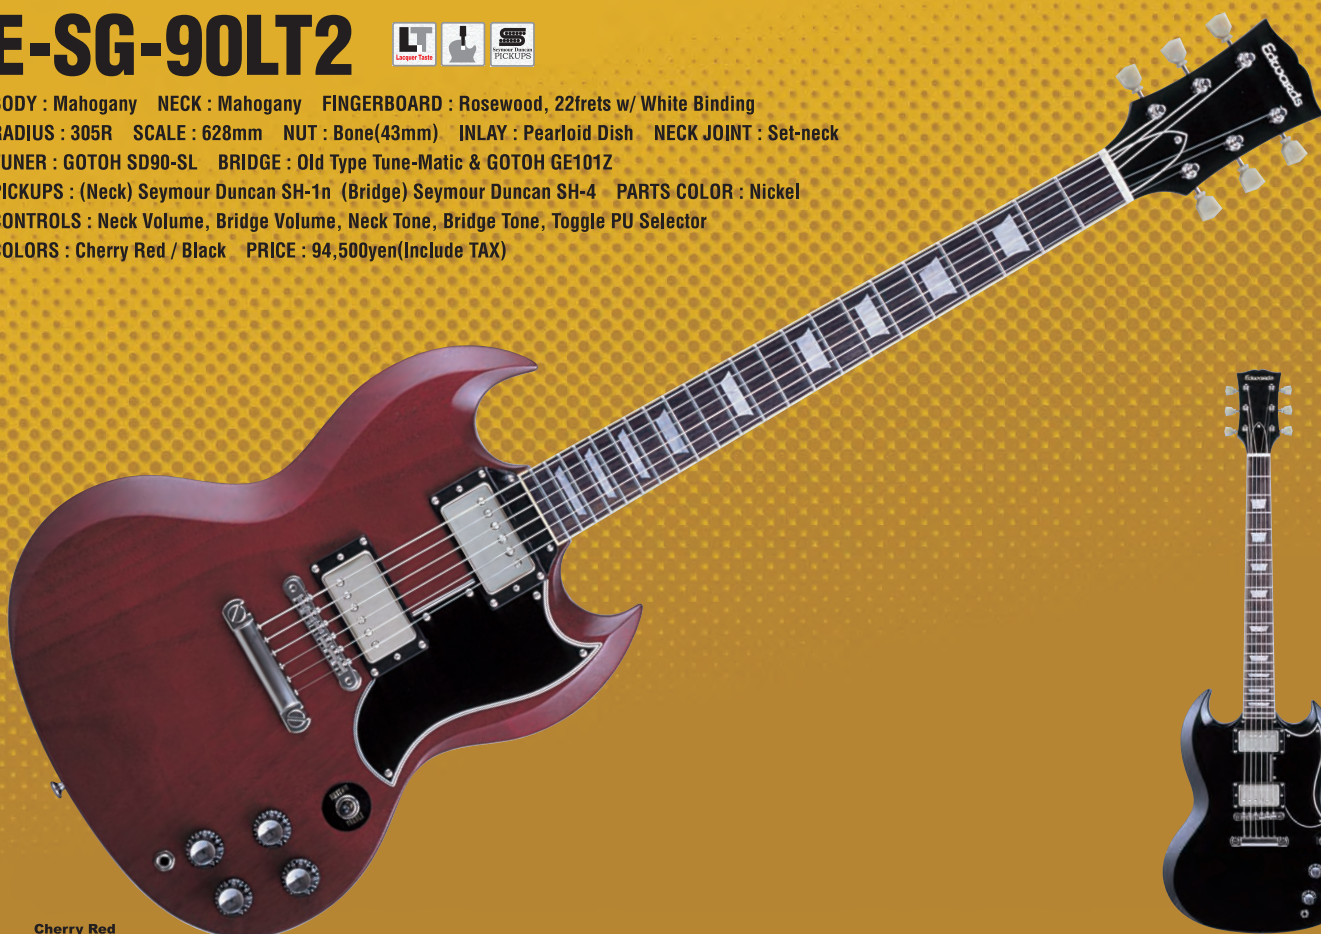

Black

E-SG-90LT2

BODY : Mahogany **NECK :** Mahogany **FINGERBOARD :** Rosewood, 22frets w/ White Binding
RADIUS : 305R **SCALE :** 628mm **NUT :** Bone(43mm) **INLAY :** Pearlloid Dish **NECK JOINT :** Set-neck
TUNER : GOTOH SD90-SL **BRIDGE :** Old Type Tune-Matic & GOTOH GE101Z
PICKUPS : (Neck) Seymour Duncan SH-1n (Bridge) Seymour Duncan SH-4 **PARTS COLOR :** Nickel
CONTROLS : Neck Volume, Bridge Volume, Neck Tone, Bridge Tone, Toggle PU Selector
COLORS : Cherry Red / Black **PRICE :** 94,500yen(Include TAX)

Cherry Red