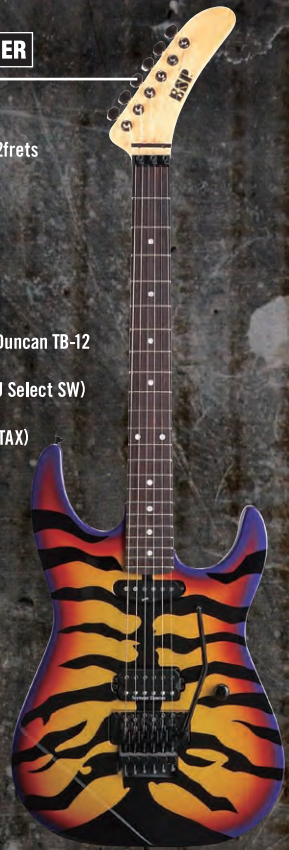

George Lynch

**GEORGE
LYNCH**
LYNCH MOB

ESP PURPLE TIGER

BODY : Hard Maple
NECK : Hard Maple
FINGERBOARD : Rosewood, 22frets
INLAY : MOP Dot
SCALE : 648mm
NUT : Locknut (43mm)
NECK JOINT : Bolt-on
TUNER : GOTOH SG360-07
BRIDGE : Floyd Rose
PICKUPS : (Neck) ESP SS-120
(Bridge) Seymour Duncan TB-12
CONTROL : Master Volume
(with Push-Pull PU Select SW)
COLOR : Custom Graphic
PRICE : 462,000yen (Include TAX)

マッチングヘッド&リバース
ヘッドは31,500円のアップ
チャージになります。

ESP YELLOW TIGER

BODY : Hard Maple
NECK : Hard Maple 1P
FINGERBOARD : Maple, 22frets
INLAY : Acrylic Dot
SCALE : 648mm
NUT : Locknut (43mm)
NECK JOINT : Bolt-on
TUNER : GOTOH SG360-07
BRIDGE : Floyd Rose
PICKUP : Seymour Duncan TB-12
CONTROL : Master Volume
COLOR : Yellow Tiger Graphic
PRICE : 441,000yen (Include TAX)