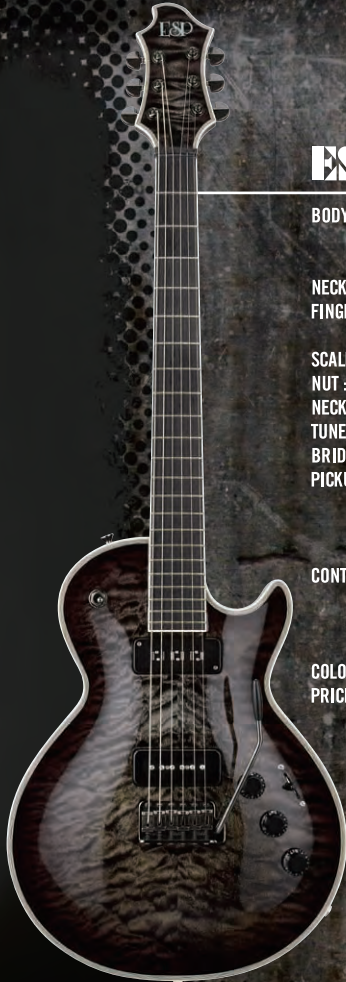

ESP ECLIPSE S-V QUILT

BODY : (Top) Quilted Maple
(Back) Mahogany
w/White&Black Ply Binding
NECK : Hard Maple 3P
FINGERBOARD : Rosewood, 22frets
w/White Binding
SCALE : 648mm
NUT : TREM-NUT®
NECK JOINT : Set-neck
TUNER : GOTOH SG360-20 H.A.P.M
BRIDGE : GOTOH GE101TS
PICKUPS : (Neck) Seymour Duncan
CustomShop Staple Pickup
Repro "ALNICO-V"
(Bridge) Seymour Duncan SP90-3b
CONTROLS : Master Volume, Master Tone,
Neck PU Mix Balancer,
3Way Lever PU Selector Switch,
Dummy Mini Toggle Switch
COLOR : See Thru Black Sunburst
PRICE : 871,500yen (Include TAX)

SUGIZO

LUNA SEA, X JAPAN, JUNO REACTOR

ESP

ECLIPSE S-V BRILLIANT -MIXEDMEDIA-

BODY : Alder w/White&Black Ply Binding
NECK : Hard Maple 3P
FINGERBOARD : Rosewood, 22frets w/White Binding
SCALE : 648mm
NUT : TREM-NUT®
TUNER : GOTOH SG360-20 H.A.P.M
NECK JOINT : Set-neck
BRIDGE : GOTOH GE101TS
PICKUPS : (Neck) Seymour Duncan
CustomShop Staple Pickup
Repro "ALNICO-V"
(Bridge) Seymour Duncan SP90-3b
CONTROLS : Master Volume, Master Tone,
Neck PU Mix Balancer,
3Way Lever PU Selector Switch,
Dummy Mini Toggle Switch
COLOR : BRILLIANT -MIXEDMEDIA-
PRICE : 682,500yen (Include TAX)
受注生産

ESP

ECLIPSE S-II BRILLIANT -MIXEDMEDIA-

BODY : Alder w/White&Black Ply Binding
NECK : Hard Maple 3P
FINGERBOARD : Ebony, 24frets w/White Binding
SCALE : 628mm
NUT : Lock Nut (42mm/R2)
TUNER : GOTOH SG360-20
NECK JOINT : Set-neck
BRIDGE : Floyd Rose
PICKUPS : (Neck) Seymour Duncan SSL-5
(Bridge) Seymour Duncan SH-4
CONTROLS : Master Volume,
3Way Lever PU Selector,
Dummy Mini Toggle Switch
COLOR : BRILLIANT -MIXEDMEDIA-
PRICE : 672,000yen (Include TAX)
受注生産