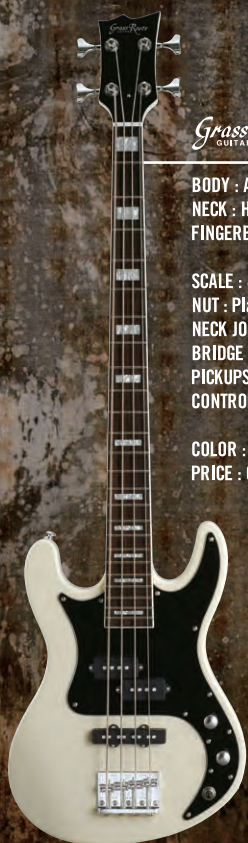

Grass Roots G-AK-65

BODY : Ash
NECK : Hard Maple 3P
FINGERBOARD : Rosewood, 24frets
w/White Binding
SCALE : 864mm
NUT : Plastic
NECK JOINT : Bolt-on
BRIDGE : Custom Type
PICKUPS : (Neck) GP-1B (Bridge) GJ-1B
CONTROLS : Master Volume, Master Tone,
Toggle PU Selector Switch
COLOR : White
PRICE : 68,250yen (Include TAX)