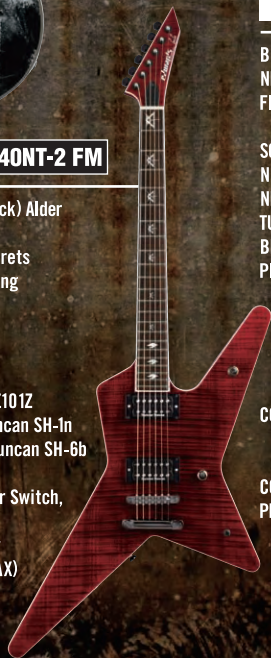

ESP® E-GG-140NT-2 FM

BODY : (Top) Flame Maple (Back) Alder
NECK : Hard Maple 3P
FINGERBOARD : Rosewood, 22frets
w/White Binding
SCALE : 648mm
NUT : Bone(42mm)
NECK JOINT : Set-neck
TUNER : Sperzel® Trim-Lock
BRIDGE : GOTOH GE103B-T & GE101Z
PICKUPS : (Neck) Seymour Duncan SH-1n
(Bridge) Seymour Duncan SH-6b
CONTROLS : Master Volume,
Toggle PU Selector Switch,
Coil Split SW
COLOR : See Thru Black Cherry
PRICE : 147,000yen (Include TAX)