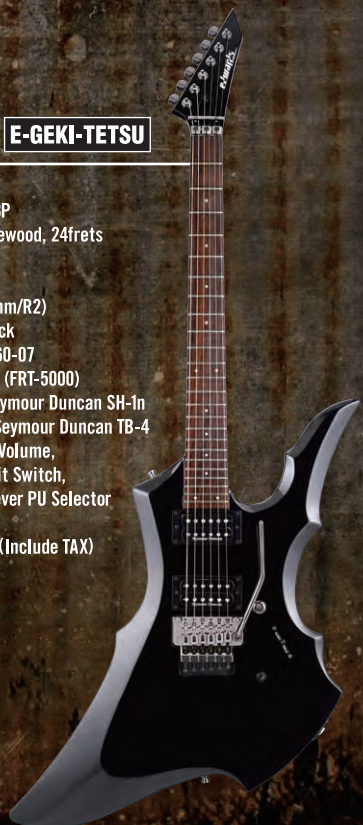

ESP Maiden

BODY : Alder
NECK : Hard Maple 3P
FINGERBOARD : Honduras Rosewood, 24frets
 (12-24frets Scalloped)
INLAY : Abalone Dot
SCALE : 648mm
NUT : Lock Nut (42mm/R2)
NECK JOINT : Neck-thru-body
TUNER : GOTOH SG360-07
BRIDGE : Floyd Rose
PICKUPS : (Neck) Seymour Duncan SH-1n
 (Bridge) Seymour Duncan TB-5
CONTROLS : Master Volume
 (w/Coil Split Switch),
 Master Tone,
 Mini Toggle PU Selector
COLOR : Rose
PRICE : 619,500yen (Include TAX)
 with Hard Case

Versailles

TERU

edwards **E-GEKI-TETSU**

BODY : Ash
 NECK : Hard Maple 3P
 FINGERBOARD : Rosewood, 24frets
 INLAY : Pearl Dot
 SCALE : 648mm
 NUT : Lock Nut (42mm/R2)
 NECK JOINT : Set-neck
 TUNER : GOTOH SG360-07
 BRIDGE : Floyd Rose
 PICKUPS : (Neck) Seymour Duncan SH-1n
 (Bridge) Seymour Duncan TB-4
 CONTROLS : Master Volume,
 Coil Split Switch,
 3WAY Lever PU Selector
 COLOR : Black
 PRICE : 152,250yen (Include TAX)