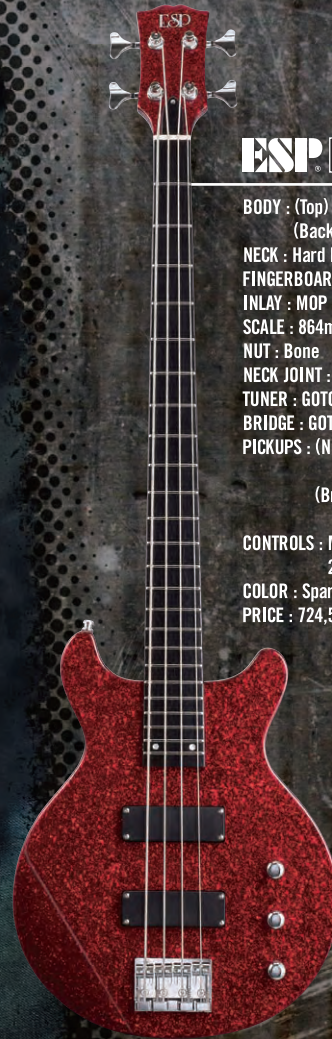

ESP J-TVB-V glitter

BODY : (Top) Soft Maple
(Back) White Ash
NECK : Hard Maple 3P
FINGERBOARD : Ebony, 24frets
INLAY : MOP Dot at 24frets
SCALE : 864mm
NUT : Bone
NECK JOINT : Bolt-on
TUNER : GOTOH GB707E
BRIDGE : GOTOH J510SJ-4
PICKUPS : (Neck) Seymour Duncan SJB-1n
(Plastic Coverd)
(Bridge) Seymour Duncan SJB-1b
(Plastic Coverd)
CONTROLS : Master Volume,
2 Band EQ(Treble,Bass)
COLOR : Sparkling Red
PRICE : 724,500yen (Include TAX)