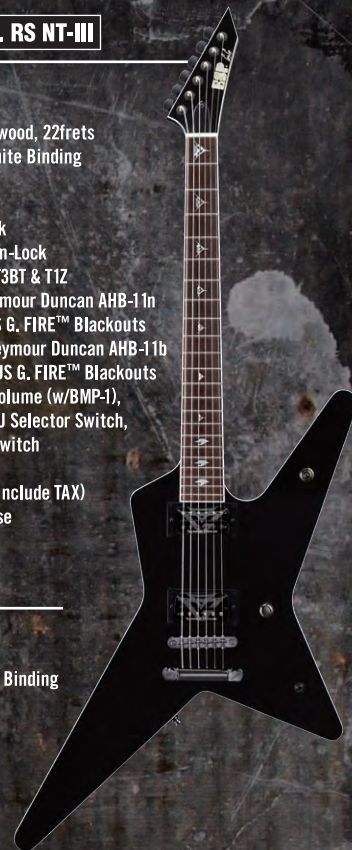

GUS G.

**OZZY OSBOURNE,
FIREWIND**

ESP® Gus G. RS NT-III

BODY : Alder
NECK : Hard Maple
FINGERBOARD : Rosewood, 22frets
w/White Binding
SCALE : 648mm
NUT : Bone(42mm)
NECK JOINT : Set-neck
TUNER : Sperzel® Trim-Lock
BRIDGE : TonePros® T3BT & T1Z
PICKUPS : (Neck) Seymour Duncan AHB-1n
GUS G. FIRE™ Blackouts
(Bridge) Seymour Duncan AHB-11b
GUS G. FIRE™ Blackouts
CONTROLS : Master Volume (w/BMP-1),
Toggle PU Selector Switch,
ON/OFF Switch
COLOR : Black
PRICE : 598,500yen (Include TAX)
with Hard Case