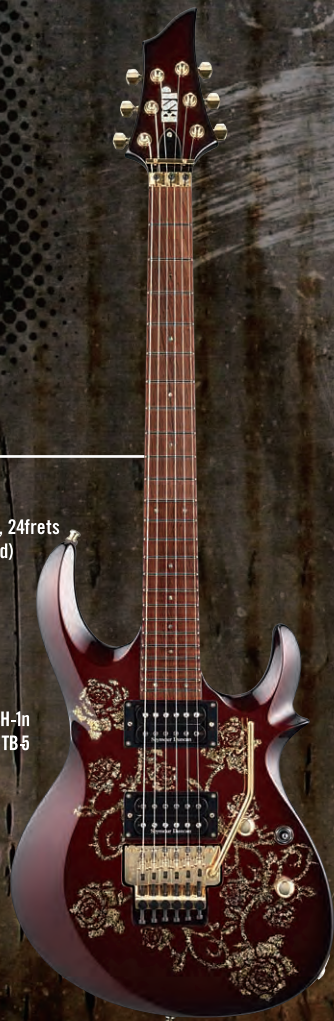

Leda

ESP E-Cygnus

BODY : Mahogany
 NECK : Hard Maple
 FINGERBOARD : Rosewood, 22frets
 INLAY : Dot
 SCALE : 648mm
 NUT : Bone
 NECK JOINT : Bolt-on
 TUNER : GOTOH SD91-05M
 BRIDGE : GOTOH GE103B-T & GE101Z
 PICKUPS : (Neck) Seymour Duncan SH-1n
 (Bridge) Seymour Duncan SH-2b
 CONTROLS : Master Volume,
 Toggle PU Selector
 COLOR : Cygnus White (Unsealed barely)
 PRICE : 147,000yen (Include TAX)

ESP
 ARTIST SERIES

Versailles

HIZAKI

Edward's **E-Maiden**

BODY : Alder
NECK : Hard Maple 3P
FINGERBOARD : Rosewood, 24frets
 (12-24frets Scalloped)
INLAY : Abalone Dot
SCALE : 648mm
NUT : Lock Nut (42mm/R2)
NECK JOINT : Neck-thru-body
TUNER : GOTOH SG360-07
BRIDGE : Floyd Rose (FRT-3000)
PICKUPS : (Neck) Seymour Duncan SH-1n
 (Bridge) Seymour Duncan TB-5
CONTROLS : Master Volume
 (w/Coil Split Switch),
 Master Tone,
 Mini Toggle PU Selector
COLOR : Rose
PRICE : 162,750yen (Include TAX)

ESP Maiden

BODY : Alder
NECK : Hard Maple 3P
FINGERBOARD : Honduras Rosewood, 24frets
 (12-24frets Scalloped)
INLAY : Abalone Dot
SCALE : 648mm
NUT : Lock Nut (42mm/R2)
NECK JOINT : Neck-thru-body
TUNER : GOTOH SG360-07
BRIDGE : Floyd Rose
PICKUPS : (Neck) Seymour Duncan SH-1n
 (Bridge) Seymour Duncan TB-5
CONTROLS : Master Volume
 (w/Coil Split Switch),
 Master Tone,
 Mini Toggle PU Selector
COLOR : Rose
PRICE : 619,500yen (Include TAX)
 with Hard Case