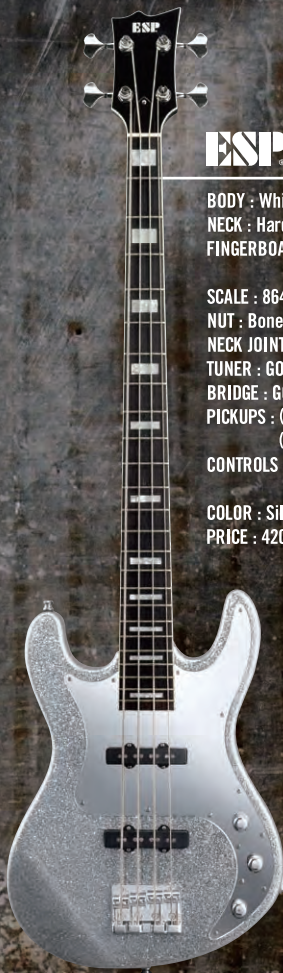

ESP 凛~Lynn~ Silver Sparkle

BODY : White Ash
NECK : Hard Maple 3P
FINGERBOARD : Rosewood, 24frets
w/White Binding
SCALE : 864mm
NUT : Bone
NECK JOINT : Bolt-on
TUNER : GOTOH GB707
BRIDGE : GOTOH J510SJ-4
PICKUPS : (Neck) Seymour Duncan SJB-1n
(Rear) Seymour Duncan SJB-1b
CONTROLS : Master Volume, Master Tone,
PU Balancer
COLOR : Silver Sparkle
PRICE : 420,000yen (Include TAX)