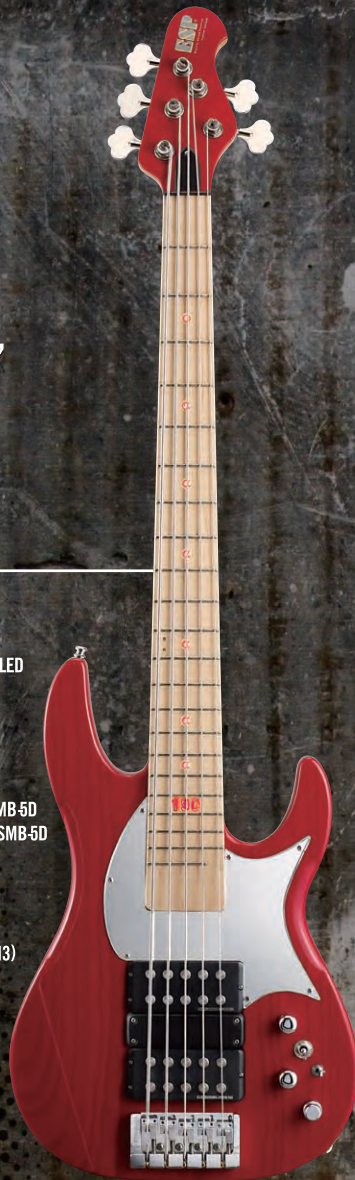

ESP® E-GG-140NT-2 FM

BODY : (Top) Flame Maple (Back) Alder
NECK : Hard Maple 3P
FINGERBOARD : Rosewood, 22frets
w/White Binding
SCALE : 648mm
NUT : Bone(42mm)
NECK JOINT : Set-neck
TUNER : Sperzel® Trim-Lock
BRIDGE : GOTOH GE103B-T & GE101Z
PICKUPS : (Neck) Seymour Duncan SH-1n
(Bridge) Seymour Duncan SH-6b
CONTROLS : Master Volume,
Toggle PU Selector Switch,
Coil Split SW
COLOR : See Thru Black Cherry
PRICE : 147,000yen (Include TAX)

**ESP®
ARTIST SERIES**

IKUO

BULL ZEICHEN 88, Rayflower

ESP LONG WAY-LED

BODY : Swamp Ash
 NECK : Hard Maple 3P
 FINGERBOARD : Maple, 21frets
 INLAY : Dot and "190" at 19th fret w/LED
 SCALE : 889mm
 NUT : Carbon (46mm)
 NECK JOINT : Bolt-on (6-Bolts)
 TUNER : HIPSHOT Ultralite
 BRIDGE : GOTOH Wilkinson WBBO-5
 PICKUPS : (Neck) Seymour Duncan SMB-5D
 (Bridge) Seymour Duncan SMB-5D
 CONTROLS : Master Volume,
 Toggle PU Selector,
 LED ON/OFF Switch,
 3 BAND EQ
 (Seymour Duncan STC-3M3)

COLOR : 190 Red
 PRICE : 630,000yen (Include TAX)
 with Hard Case, 認定証

Produced by IKUO
 edwards × IKUO E-LW-135M

BODY : Alder
 NECK : Hard Maple 3P
 FINGERBOARD : Maple, 21frets
 SCALE : 889mm
 NUT : Bone
 INLAY : Dot
 NECK JOINT : Bolt-on (6-Bolts)
 TUNER : GOTOH GB707E
 BRIDGE : GOTOH 404S1-5
 PICKUPS : (Neck) Seymour Duncan SMB-5D
 (Bridge) Seymour Duncan SMB-5D
 CONTROLS : Master Volume, Toggle PU Selector,
 PU Variation Switch, 2 BAND EQ(KH-1)
 COLOR : 2 Tone Sunburst, Black
 PRICE : 141,750yen (Include TAX)