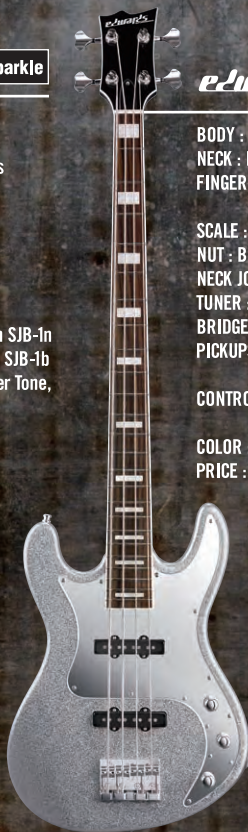

ANCHANG × ESP による
“究極のメタル・サウンド・ドライブ”が誕生!

**ANDORA'S BOY
ADB-1.0**

PRICE : 33,600yen (Include TAX)

Electric Designed by **Boot-Leg.**

SEX MACHINEGUNS,
ザ☆メンテナンス
SHINGO☆

ESP STARBIRD

BODY : Mahogany/Maple/Mahogany
NECK : Hard Maple 3P
FINGERBOARD : Ebony, 22frets
INLAY : STAR
SCALE : 864mm
NUT : Brass (40mm)
NECK JOINT : Bolt-on
BRIDGE : GOTOH J510SJ
PICKUPS : (Neck) Seymour Duncan SMB-4D
(Bridge) Seymour Duncan SMB-4D
CONTROLS : Master Volume,
3 Band EQ(Seymour Duncan STC-3M3)
COLOR : See Thru Orange
PRICE : 556,500yen (Include TAX) with Hard Case

edwards E-AK-135

BODY : Ash
NECK : Hard Maple 3P
FINGERBOARD : Rosewood, 24frets
w/White Binding
SCALE : 864mm
NUT : Bone
NECK JOINT : Bolt-on
TUNER : GOTOH GB707
BRIDGE : GOTOH J510SJ-4
PICKUPS : (Neck) Seymour Duncan SJB-1n
(Bridge) Seymour Duncan SJB-1b
CONTROLS : Master Volume, Master Tone,
PU Balancer
COLOR : Silver Sparkle
PRICE : 141,750yen (Include TAX)