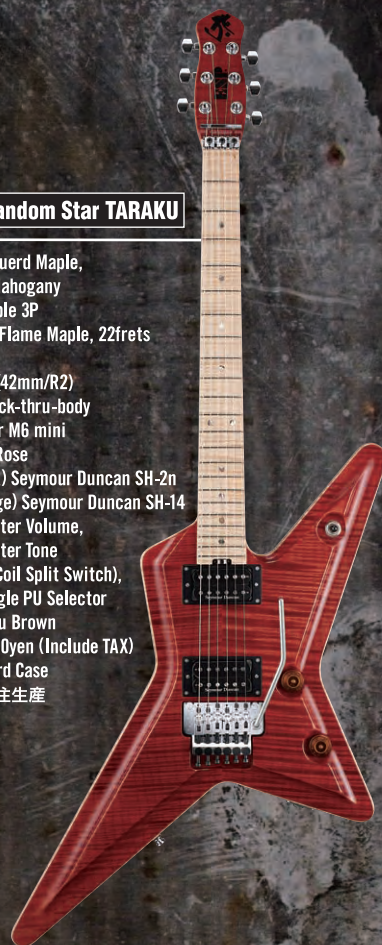

ESP Random Star Tribal

BODY : (Top) Quilted Maple
(Back) Honduras Mahogany
NECK : Hard Maple 3P
FINGERBOARD : Maple, 22frets
SCALE : 648mm
NUT : Carbon
NECK JOINT : Neck-thru-body
TUNER : GOTOH SG360-07
BRIDGE : ESP Fixed Bridge
PICKUPS : (Neck) Seymour Duncan SH-2n
(Bridge) Seymour Duncan SH-14
CONTROLS : Master Volume, Master Tone,
PU Selector
COLOR : Natural w/Tribal Graphic
PRICE : 1,239,000yen (Include TAX)
with Hard Case
完全受注生産

grmini

GR-RS-40 TRIBAL

BODY : (Top) Quilted Maple Veneer
(Back) Mahogany
NECK : Hard Maple
FINGERBOARD : Maple, 22frets
SCALE : 521mm
NUT : Plastic (42mm)
NECK JOINT : Bolt-on
BRIDGE : Fixed Bridge
PICKUPS : (Neck) Speak Up
(Bridge) GH-1G
CONTROLS : Master Volume
(w/Speak Up ON/OFF),
Speak Up Volume
COLOR : Natural w/Tribal Graphic
PRICE : 42,000yen (Include TAX)

ESP Random Star TARAKU

BODY : (Top) Figuerd Maple,
(Back) Mahogany
NECK : Hard Maple 3P
FINGERBOARD : Flame Maple, 22frets
SCALE : 648mm
NUT : Lock Nut (42mm/R2)
NECK JOINT : Neck-thru-body
TUNER : Schaller M6 mini
BRIDGE : Floyd Rose
PICKUPS : (Neck) Seymour Duncan SH-2n
(Bridge) Seymour Duncan SH-14
CONTROLS : Master Volume, Master Tone
(w/Coil Split Switch),
Toggle PU Selector
COLOR : See Thru Brown
PRICE : 1,239,000yen (Include TAX)
with Hard Case
完全受注生産

ESP Random Star

BODY : Alder
NECK : Hard Maple
FINGERBOARD : Maple, 22frets
INLAY : Acrylic Dot
SCALE : 648mm
NUT : Lock Nut
NECK JOINT : Bolt-on
TUNER : GOTOH SG360-07
BRIDGE : Floyd Rose
PICKUPS : (Neck) ESP LH-200
(Bridge) ESP LH-200
CONTROLS : Master Volume, PU Selector,
On / Off Switch
COLOR : Red
PRICE : 346,500yen (Include TAX)
with Hard Case