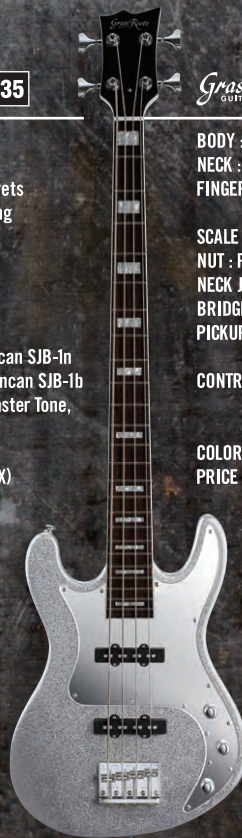

edwards E-AK-135

BODY : Ash
NECK : Hard Maple 3P
FINGERBOARD : Rosewood, 24frets
w/White Binding
SCALE : 864mm
NUT : Bone
NECK JOINT : Bolt-on
TUNER : GOTOH GB707
BRIDGE : GOTOH J510SJ-4
PICKUPS : (Neck) Seymour Duncan SJB-1n
(Bridge) Seymour Duncan SJB-1b
CONTROLS : Master Volume, Master Tone,
PU Balancer
COLOR : Silver Sparkle
PRICE : 141,750yen (Include TAX)