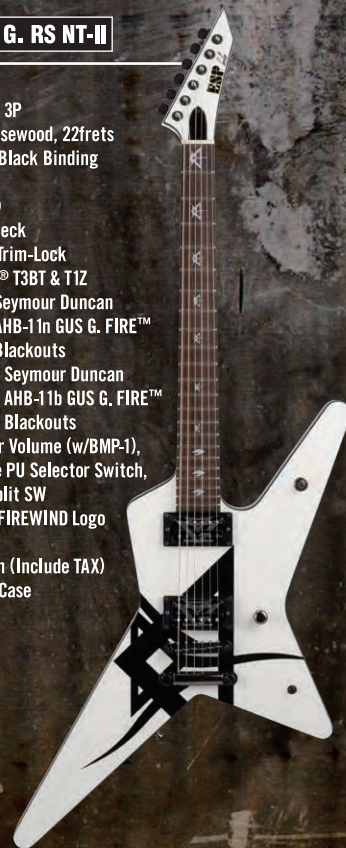

ESP® Gus G. RS NT-II

BODY : Alder
NECK : Hard Maple 3P
FINGERBOARD : Rosewood, 22frets
w/Black Binding
SCALE : 648mm
NUT : Bone(42mm)
NECK JOINT : Set-neck
TUNER : Sperzel® Trim-Lock
BRIDGE : TonePros® T3BT & T1Z
PICKUPS : (Neck) Seymour Duncan
AHB-11n GUS G. FIRE™
Blackouts
(Bridge) Seymour Duncan
AHB-11b GUS G. FIRE™
Blackouts
CONTROLS : Master Volume (w/BMP-1),
Toggle PU Selector Switch,
Coil Split SW
COLOR : White w/ FIREWIND Logo
Graphic
PRICE : 514,500yen (Include TAX)
with Hard Case